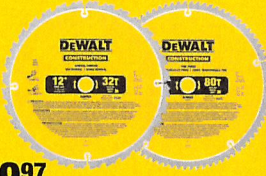

$33⁹⁷

DW3128P5
12" Construction Miter Saw Blades Combo Pack

$49⁹⁷

DWA1714243
7-1/4" 24T Framing Circular Saw Blades (3-Pack)