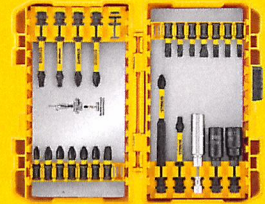

\$3117

DW3128P5
Construction 12"
Combo Pack

\$5117

DW065E
65' Laser Distance
Measurer

\$5900

DW0889CG
Green Line Laser Level
& 100' Laser Distance
Measurer Combo Kit

**SEE PRICE
IN STORE**

DW088CG
Green Cross Line Laser

**SEE PRICE
IN STORE**

DWA2FTS25IR
FlexTorq®
Impact Ready®
Screwdriving Sets

\$1777

PORTER CABLE®

PCE606K
3.0 Amp 11-PIECE OSCILLATING
MULTI-TOOL KIT

\$8900

557
DELUXE PLATE
JOINER KIT

SEE STORE FOR PRICING