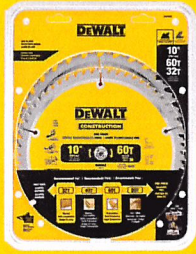

SPRING SALE

PROMOTIONS VALID MAY 1, 2019 THROUGH MAY 31, 2019 - WHILE SUPPLIES LAST

BUY ONE

DCD996P2
20V MAX* XR® Li-Ion Brushless
3-Speed Hammerdrill Kit (5.0 Ah)
(2 Battery Kit)

SEE PRICE IN STORE

- DeWALT-built high power, high efficiency brushless motor
- Heavy-duty 1/2" ratcheting nitro-carburized metal chuck with carbide inserts for superior bit gripping strength
- 3-Mode LED provides lighting in dark or confined spaces up to 20X brighter than previous model
- LED Spotlight Mode features 20 minute shutoff function allowing for extended work time in dark or confined spaces
- 3-speed, all-metal high performance transmission optimizes tool-to-task for fast application speeds and improved run-time

DWE6421K

5" Single Speed
Random Orbit Sander
Kit with H&L Pad

SEE PRICE
IN STORE

DWE4011

4-1/2" Small Angle Grinder
with One-Touch™ Guard

\$59⁰⁰

DW715

12" (305 mm) Single
Bevel Compound
Miter Saw

\$3117

DW3128P5
Construction 12"
Combo Pack

\$5117

DW065E
65' Laser Distance
Measurer

\$5900

DW0889CG
Green Line Laser Level
& 100' Laser Distance
Measurer Combo Kit

**SEE PRICE
IN STORE**

DW088CG
Green Cross Line Laser