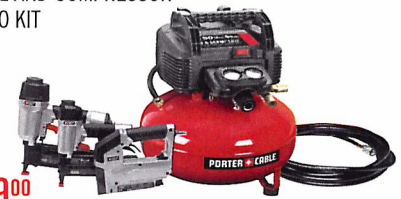

PCFP12234
3-TOOL AND COMPRESSOR
COMBO KIT

\$26900

*Maximum initial battery voltage (measured without a workload) is 20 volts. Nominal voltage is 18.

Terms and Conditions: This is not a game of chance. Void where prohibited. Offer only available at the participating Beckerle Lumber Supply retail locations. Offer valid on purchases made from 5/01/2019 through 5/31/2019, while supplies last. All federal, state and local laws and regulations apply. Redemption items will be provided at the participating retail location at the time of purchase. Original invoices evidencing qualifying purchases must be provided. Offer valid only for product end users. No cash value. Amounts on flyer do not include taxes. Offer not valid with any other offer or promotion. DeWALT reserves the right to provide alternate redemption items of equal or greater value. Beckerle Lumber Supply, DeWALT and PORTER-CABLE reserve the right to limit number of redemptions per customer and/or transaction. Offer subject to change without notice. Products may differ from that pictured. Does not affect function. The descriptions, specifications and other claims made with respect to the products featured in this advertisement are made as of the date of printing. DeWALT and PORTER-CABLE retain the right to discontinue production of or make changes to any of its products without notice. Product packaging and product manuals should be consulted for current descriptions, specifications and other claims relating to DeWALT and PORTER-CABLE products.