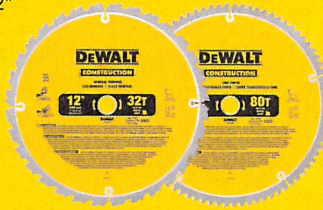

SPRING SALE

PROMOTIONS VALID MAY 1, 2019 THROUGH MAY 31, 2019 - WHILE SUPPLIES LAST

BUY ONE

DCD996P2
20V MAX* XR® Li-Ion Brushless
3-Speed Hammerdrill Kit (5.0 Ah)
(2 Battery Kit)

SEE PRICE IN STORE

- DeWALT-built high power, high efficiency brushless motor
- Heavy-duty 1/2" ratcheting nitro-carburized metal chuck with carbide inserts for superior bit gripping strength
- 3-Mode LED provides lighting in dark or confined spaces up to 20X brighter than previous model
- LED Spotlight Mode features 20 minute shutoff function allowing for extended work time in dark or confined spaces
- 3-speed, all-metal high performance transmission optimizes tool-to-task for fast application speeds and improved run-time

\$3117

DW3128P5
Construction 12"
Combo Pack

\$5117

DW065E
65' Laser Distance
Measurer

\$5900

DW0889CG
Green Line Laser Level
& 100' Laser Distance
Measurer Combo Kit

**SEE PRICE
IN STORE**

DW088CG
Green Cross Line Laser