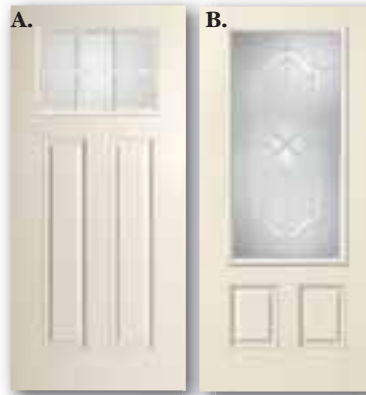

Fiber-Classic® Mahogany Collection™

- Rich Mahogany grain with the look and feel of real wood
- Value Priced compared to premium wood doors
- Insulates five times better than wood
- Range of styles, sizes and decorative glass options
- A full system limited lifetime warranty

3' Door with 2 Sidelites
FCM900 Door W/FIM613SL

$2087.91

A. 6 Lite S608LE
$564.48

C. Concorde S426
$501.31