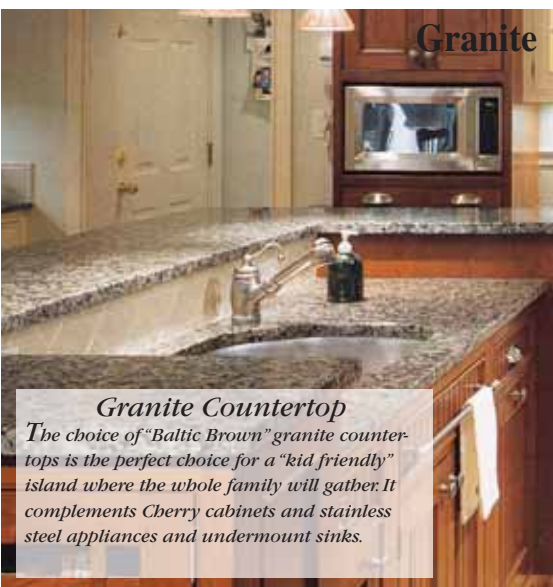

Granite Countertop
The choice of "Baltic Brown" granite countertops is the perfect choice for a "kid friendly" island where the whole family will gather. It complements Cherry cabinets and stainless steel appliances and undermount sinks.