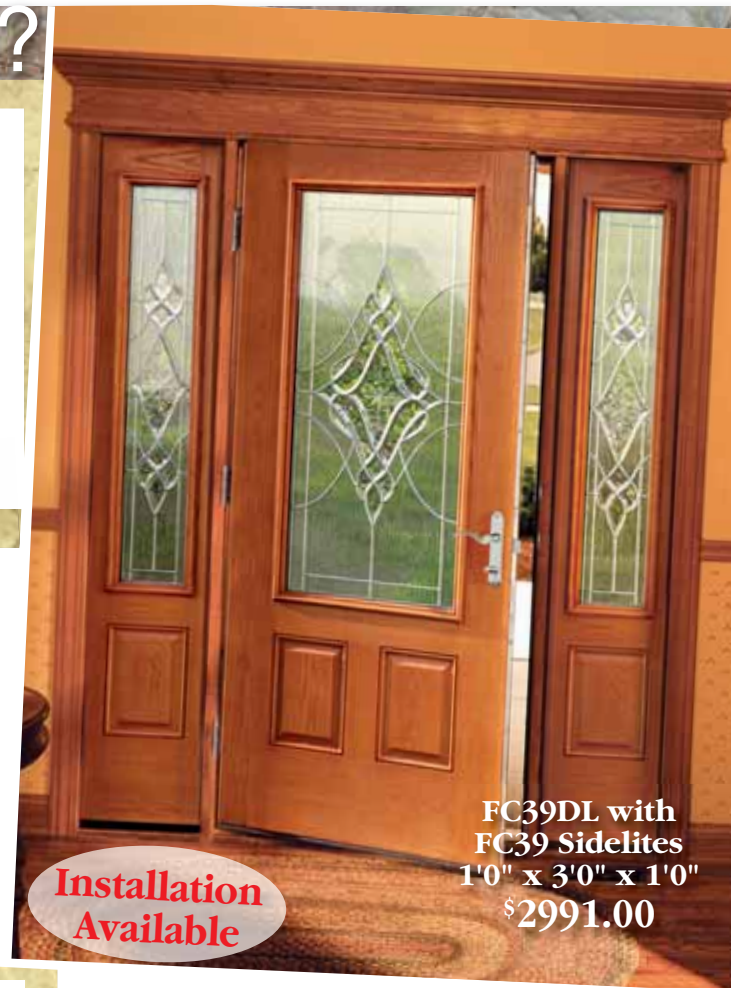

Installation Available

FC39DL with FC39 Sidelites
1'0" x 3'0" x 1'0"
$2991.00

Plymouth Handleset with Lever

For residential single and multi-family entrance doors. Features interior accent lever. **Satin Nickel.**

Model F360VPLY/ACC619

$147.00

Passage Leversets

The working parts are made of metal for longer lasting durability. Lever design provides easy operation. Easy installation. Installation hardware included. Choose from Flair or Accent in 605 finish.

$22.66