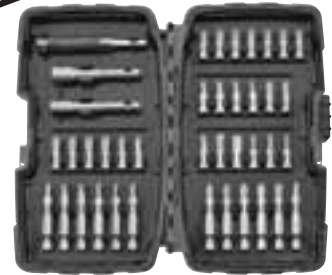

**40 Pc.
Screw Driving Set**

Premium grade S2 tool steel screw driver bits. Engineered and tested to meet the highest standards. Great assortment of insert bits and power bits. Magnetic nut drivers. Model 48-32-1505

$12.77

Beckerle Coupon Expires 11/8/08